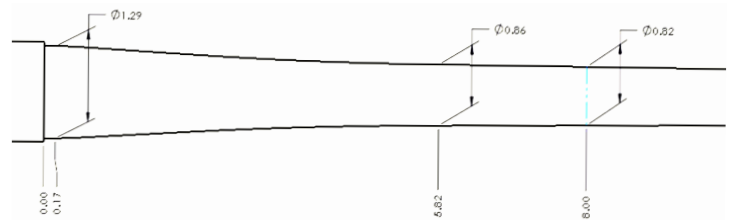

Barrel Muzzle: .675" dia @ 24"

Grip Type: Semi-pistol
1.75" at widest point

Overall Length: 31.1"

Bedding Block: Full Length

Comb/Cheek Rest: Fixed

Length of Pull: Fixed, 13.5" standard
12.5"-14.5" available

Forend Width: 1.57" at tip
2" at widest point

Stock Body Width: 2"

Ambidextrous: Yes

Sling Studs: 1 rear, 1 front

Weight: TBD

BARREL CHANNEL DIMENSIONS

FOREND SHAPE

STOCK COLOR OPTIONS