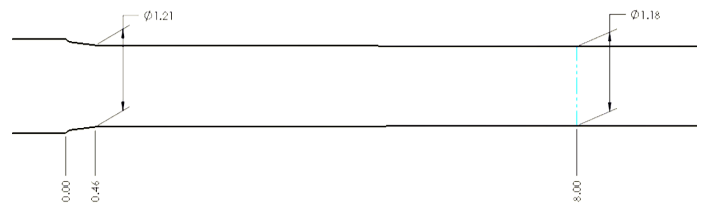

Magazine: N/A, single shot

Barrel Contour: Savage Heavy Magnum
Competition

Barrel Muzzle: 1.017" dia @ 24"

Grip Type: Semi-pistol
1.65" at widest point

Overall Length: 31.8"

Bedding Block: Full Length

Comb/Cheek Rest: Fixed

Length of Pull: Fixed, 13.5" standard
12.5"-14.5" available

Forend Width: 2.17" at tip
2.42" at widest point

Stock Body Width: 1.90"

Ambidextrous: Yes

Sling Studs: 1 rear, 1 front

Weight: TBD

BARREL CHANNEL DIMENSIONS