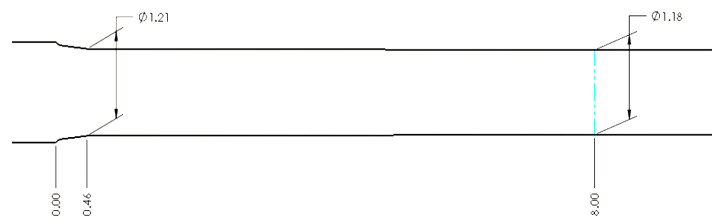

Magazine: N/A

Barrel Contour: Savage Heavy
Magnum Competition

Barrel Muzzle: 1.017" dia @ 24"

Grip Type: Semi-pistol
1.65" at widest point

Overall Length: 31.9"

Bedding Block: Full Length

Comb/Cheek Rest: Fixed

Length of Pull: Fixed, 13.5" standard
12.5"-14.5" available

Forend Width: 2.17" at tip
2.42" at widest point

Stock Body Width: 1.90"

Ambidextrous: Yes

Sling Studs: 1 rear, 1 front

Weight (avg): TBD

BARREL CHANNEL DIMENSIONS