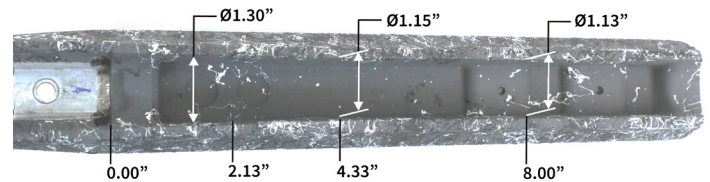

# PRO-SERIES® LONG RANGE STOCK

FITS: REMINGTON 700 BDL, RIGHT HAND, LONG ACTION

**Magazine:** Remington BDL floor plate  
or H-S Precision  
detachable mag

**Barrel Contour:** Aftermarket Contour

**Barrel Muzzle:** .913" dia @ 24"

**Grip Type:** Vertical  
1.59" at widest point

**Overall Length:** 32.3"

**Bedding Block:** Receiver Length

**Comb/Cheek Rest:** Fixed

**Length of Pull:** Fixed, 13.5" standard  
12.5"-14.5" available

**Forend Width:** 2" at tip  
2.27" at widest point

**Stock Body Width:** 1.98"

**Ambidextrous:** Yes

**Sling Studs:** 1 rear, 2 front (2" spacing)

**Weight (avg):** 2 lbs 4 oz

### BARREL CHANNEL DIMENSIONS