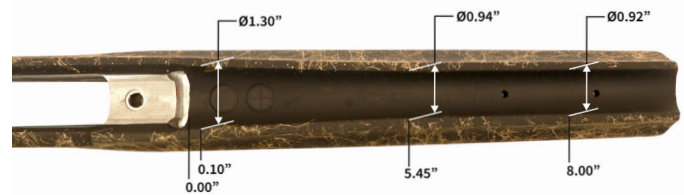

H-S PRECISION®

PSL134

PRO-SERIES® LONG RANGE SPORTER STOCK

FITS: REMINGTON 700 BDL, RIGHT HAND, LONG ACTION

Magazine:	Remington BDL floor plate or H-S Precision detachable magazine
Barrel Contour:	Aftermarket Contour
Barrel Muzzle:	.750" dia @ 24"
Grip Type:	Vertical 1.59" at widest point
Overall Length:	32.2"
Bedding Block:	Full Length
Comb/Cheek Rest:	Fixed
Length of Pull:	Fixed, 13.5" standard 12.5"-14.5" available
Forend Width:	2" at tip 2.27" at widest point
Stock Body Width:	1.98"
Ambidextrous:	Yes
Sling Studs:	1 rear, 2 front (2" spacing)
Weight (avg):	2 lbs. 12 oz.

BARREL CHANNEL DIMENSIONS

FOREND SHAPE

STOCK COLOR OPTIONS