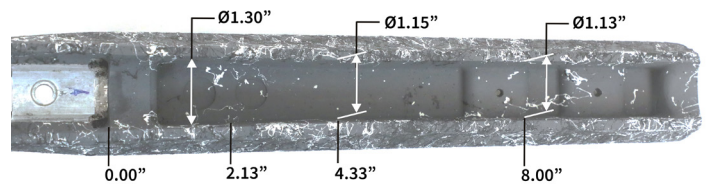

**Barrel Muzzle:** .913" dia @ 24"

**Grip Type:** Vertical  
1.59" at widest point

**Overall Length:** 32.2"

**Bedding Block:** Receiver Length

**Comb/Cheek Rest:** Fixed

**Length of Pull:** Fixed, 13.5" standard  
12.5"-14.5" available

**Forend Width:** 2" at tip  
2.27" at widest point

**Stock Body Width:** 1.98"

**Ambidextrous:** Yes

**Sling Studs:** 1 rear, 2 front (2" spacing)

**Weight (avg):** 2 lbs 4 oz

## BARREL CHANNEL DIMENSIONS