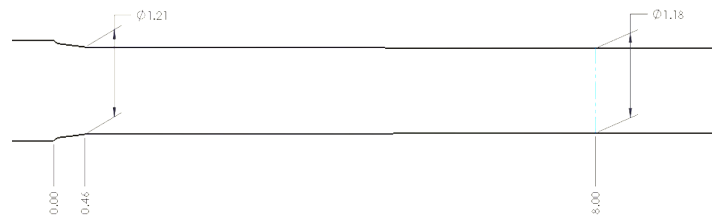

Magazine: Savage detachable box magazine and floor plate

Barrel Contour: Savage Heavy Magnum Competition

Barrel Muzzle: 1.017" dia @ 24"

Grip Type: Vertical, palm swell
2.03" at widest point

Overall Length: 31.4" collapsed

Bedding Block: Full Length

Comb/Cheek Rest: Adjustable, 1.55" range

Length of Pull: Adjustable, 13.5"-15"

Forend Width: 2.28" at tip
2.32" at widest point

Stock Body Width: 2.09"

Ambidextrous: Yes

Sling Studs: 1 rear, 2 front (2" spacing)

Weight (avg): TBD

BARREL CHANNEL DIMENSIONS

FOREND SHAPE

STOCK COLOR OPTIONS