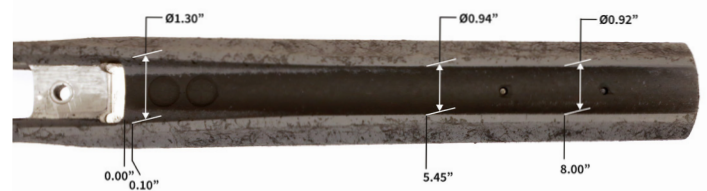

Barrel Muzzle: .750" dia @ 24"

Grip Type: Vertical
1.59" at widest point

Overall Length: 32.2"

Bedding Block: Full Length

Comb/Cheek Rest: Adjustable, 1.55" range

Length of Pull: Fixed, 13.5" standard
12.5"-14.5" available

Forend Width: 2" at tip
2.27" at widest point

Stock Body Width: 1.98"

Ambidextrous: Yes

Sling Studs: 1 rear, 2 front (2" spacing)

Avg. Weight: 2 lbs. 14.6 oz.

BARREL CHANNEL DIMENSIONS

FOREND SHAPE

STOCK COLOR OPTIONS