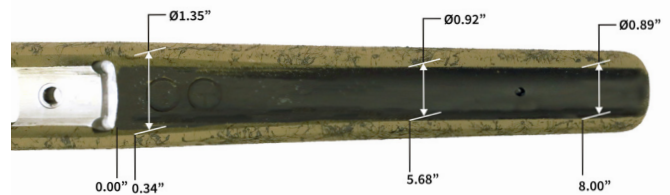

H-S PRECISION®

PSS046

PRO-SERIES® SPORTER STOCK

FITS: REMINGTON 700 BDL, RIGHT HAND, LONG ACTION

Magazine: Remington BDL floor plate or H-S Precision detachable magazine

Barrel Contour: Aftermarket

Barrel Muzzle: .675" dia @ 24"

Grip Type: Thumbhole
1.62" at widest point

Overall Length: 31.2"

Bedding Block: Full Length

Comb/Cheek Rest: Fixed

Length of Pull: Fixed, 13.5" standard
12.5"-14.5" available

Forend Width: 1.48" at tip
1.93" at widest point

Stock Body Width: 1.95"

Ambidextrous: No

Sling Studs: 1 rear, 1 front

Avg. Weight: 2 lbs. 10 oz.

BARREL CHANNEL DIMENSIONS

FOREND SHAPE

STOCK COLOR OPTIONS