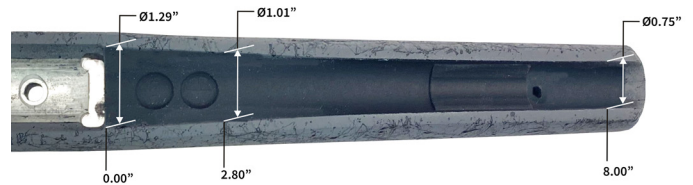

H-S PRECISION®

PSS050

PRO-SERIES® SPORTER STOCK

FITS: REMINGTON MODEL 7, RIGHT HAND

- Magazine:** Remington Model 7
BDL floor plate
- Barrel Contour:** Sporter
- Barrel Muzzle:** .557" dia @ 20"
- Grip Type:** Semi-pistol
1.40" at widest point
- Overall Length:** 29.0"
- Bedding Block:** Full Length
- Comb/Cheek Rest:** Fixed
- Length of Pull:** Fixed, 13.5" standard
12.5"-14.5" available
- Forend Width:** 1.43" at tip
1.94" at widest point
- Stock Body Width:** 1.97"
- Ambidextrous:** Yes
- Sling Studs:** 1 rear, 1 front
- Avg. Weight:** 2 lbs. 3 oz.

BARREL CHANNEL DIMENSIONS

FOREND SHAPE

STOCK COLOR OPTIONS