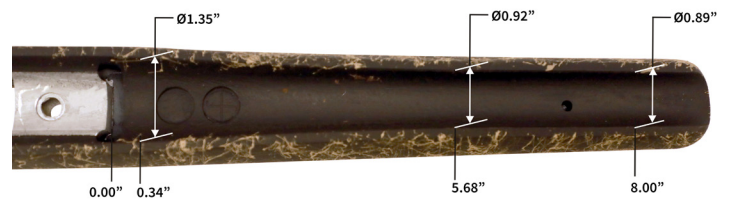

H-S PRECISION®

PSS059

PRO-SERIES® SPORTER STOCK

FITS: REMINGTON 700 BDL, RIGHT HAND, LONG ACTION

Magazine: Remington BDL floor plate or H-S Precision detachable magazine

Barrel Contour: Aftermarket

Barrel Muzzle: .675" dia @ 24"

Grip Type: Semi-pistol
1.61" at widest point

Overall Length: 31.1"

Bedding Block: Full Length

Comb/Cheek Rest: Built-in cheek rest

Length of Pull: Fixed, 13.5" standard
12.5"-14.5" available

Forend Width: 1.47" at tip
1.94" at widest point

Stock Body Width: 1.94"

Ambidextrous: No

Sling Studs: 1 rear, 1 front

Avg. Weight: 2 lbs. 5.2 oz.

BARREL CHANNEL DIMENSIONS

FOREND SHAPE

STOCK COLOR OPTIONS