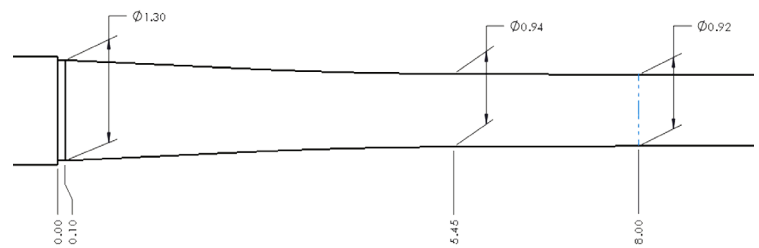

Grip Type: Semi-pistol
1.58" at widest point

Overall Length: 31.2"

Bedding Block: Full Length

Comb/Cheek Rest: Built-in cheek rest

Length of Pull: Fixed, 13.5" standard
12.5"-14.5" available

Forend Width: 1.47" at tip
1.94" at widest point

Stock Body Width: 1.98"

Ambidextrous: No

Sling Studs: 1 rear, 1 front

Weight: TBD

BARREL CHANNEL DIMENSIONS

FOREND SHAPE

STOCK COLOR OPTIONS