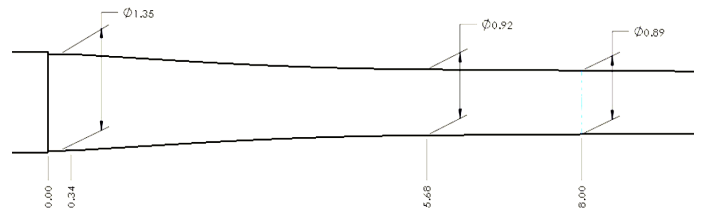

H-S PRECISION®

PSS105

PRO-SERIES® SPORTER STOCK

FITS: REMINGTON 700 BDL, LEFT HAND, LONG ACTION

Magazine: Remington BDL floor plate
or H-S Precision
detachable magazine

Barrel Contour: Aftermarket

Barrel Muzzle: .675" dia @ 24"

Grip Type: Semi-pistol
1.61" at widest point

Overall Length: 31.1"

Bedding Block: Receiver Length

Comb/Cheek Rest: Fixed

Length of Pull: Fixed, 13.5" standard
12.5"-14.5" available

Forend Width: 1.47" at tip
1.94" at widest point

Stock Body Width: 1.94"

Ambidextrous: Yes

Sling Studs: 1 rear, 2 front (2" spacing)

Weight: TBD

BARREL CHANNEL DIMENSIONS

FOREND SHAPE

STOCK COLOR OPTIONS