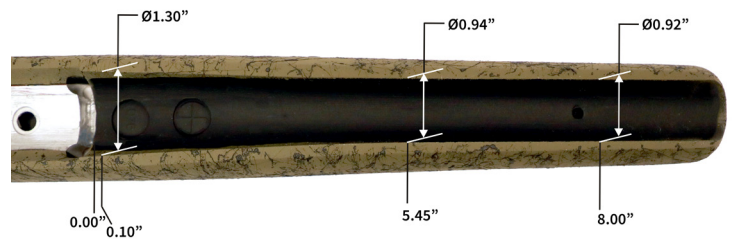

H-S PRECISION®

PSS076

PRO-SERIES® SPORTER STOCK

FITS: REMINGTON 700 BDL, RIGHT HAND, SHORT ACTION

Magazine: Remington BDL floor plate or H-S Precision detachable magazine

Barrel Contour: Aftermarket

Barrel Muzzle: .750" dia @ 24"

Grip Type: Semi-pistol
1.60" at widest point

Overall Length: 30.5"

Bedding Block: Full Length

Comb/Cheek Rest: Built-in cheek rest

Length of Pull: Fixed, 13.5" standard
12.5"-14.5" available

Forend Width: 1.58" at tip
2.06" at widest point

Stock Body Width: 2.06"

Ambidextrous: No

Sling Studs: 1 rear, 1 front

Avg. Weight: 2.5 lbs.

BARREL CHANNEL DIMENSIONS

FOREND SHAPE

STOCK COLOR OPTIONS