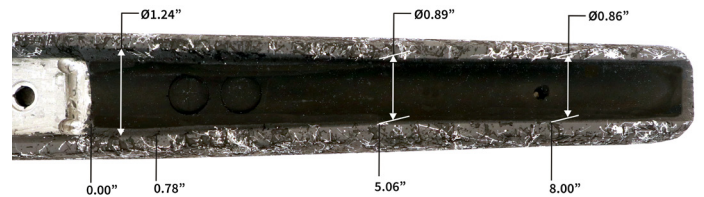

H-S PRECISION®

**PSS092**

# PRO-SERIES® SPORTER STOCK

FITS: WINCHESTER MODEL 70, RIGHT HAND, SHORT ACTION (POST '64)

- Magazine:** Winchester two-piece hinged floor plate
- Barrel Contour:** Winchester Sporter
- Barrel Muzzle:** .600" dia @ 24"
- Grip Type:** Semi-pistol  
1.47" at widest point
- Overall Length:** 30.1"
- Bedding Block:** Full Length
- Comb/Cheek Rest:** Fixed
- Length of Pull:** Fixed, 13.5" standard  
12.5"-14.5" available
- Forend Width:** 1.52" at tip  
1.98" at widest point
- Stock Body Width:** 1.98"
- Ambidextrous:** Yes
- Sling Studs:** 1 rear, 1 front
- Avg. Weight:** 2 lbs. 3.6 oz.

## BARREL CHANNEL DIMENSIONS